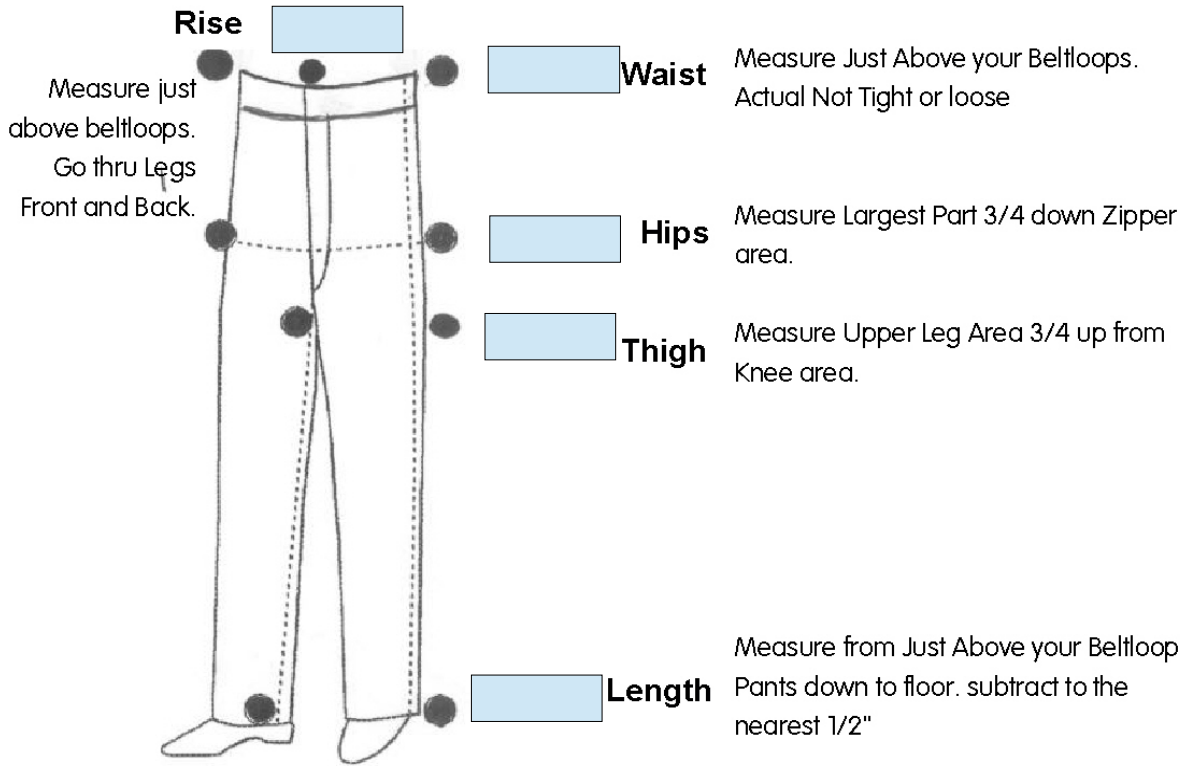

Pants EZ Form

Pants Options

Smooth Front Pleat 2 Pleats

Shinny Waistband Beltloops Tab-Over

Leg Lining Side Trim Key Pouch Pockets

Regular Hem Latin Flared

Name Street Address e-mail

City State Zip Phone